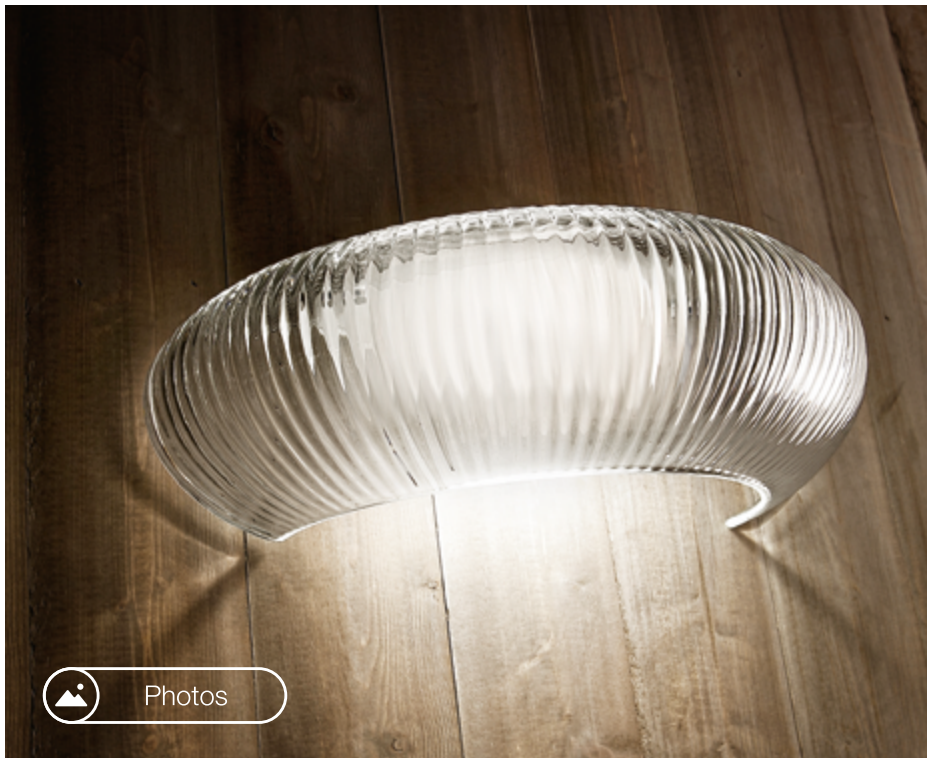

Cannettata A

Design Massimo Iosa Ghini

Dimension

Weight : 4,00 Kg
Volume : 1 package 0,050 m³

Product

Code : ● 0CANN0A42
● 0CAN20A42

Type : Wall lamp

Light source

Type : LED 2700K
Watt : 1 x 16,6W
CRI 90

Finish

Glass : Clear glass or Fumè

Frame : Anodized aluminium or
matt gold

Certificates

Accessories de Majo team will advise clients with the best option, assisting them with their purchase.